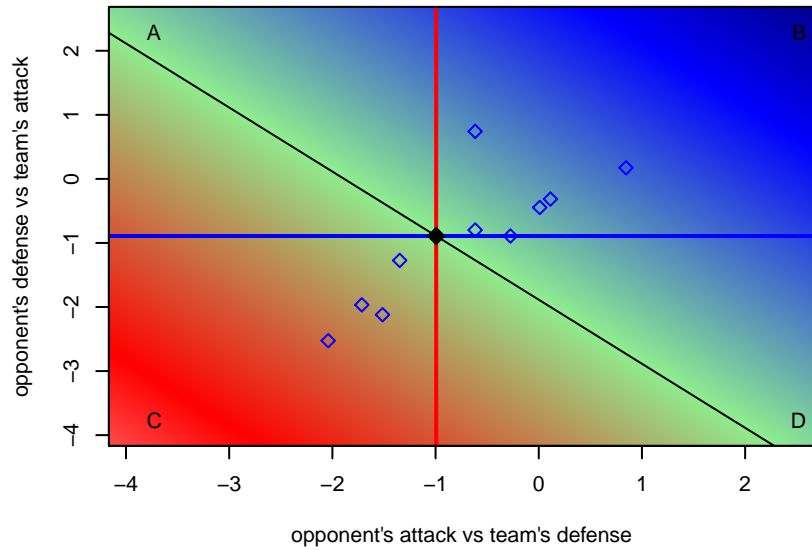

**attack and defense rating  
relative to others at age  
and all opponents in last 13 months**

**attack and defense rating  
relative to others at age  
and all opponents in last 13 months**

**Performance relative to 13 month average**

**Performance relative to 13 month average**

Distribution of opponents  
 Red = Lose zone, Blue = Win zone, Green = Even  
 Black line separates win/lose zones

lot. A=Neither has attack advantage, B=Opponent has both attack and defense advantage, C=Opponent has both attack and defense disadvantage, D=Both have