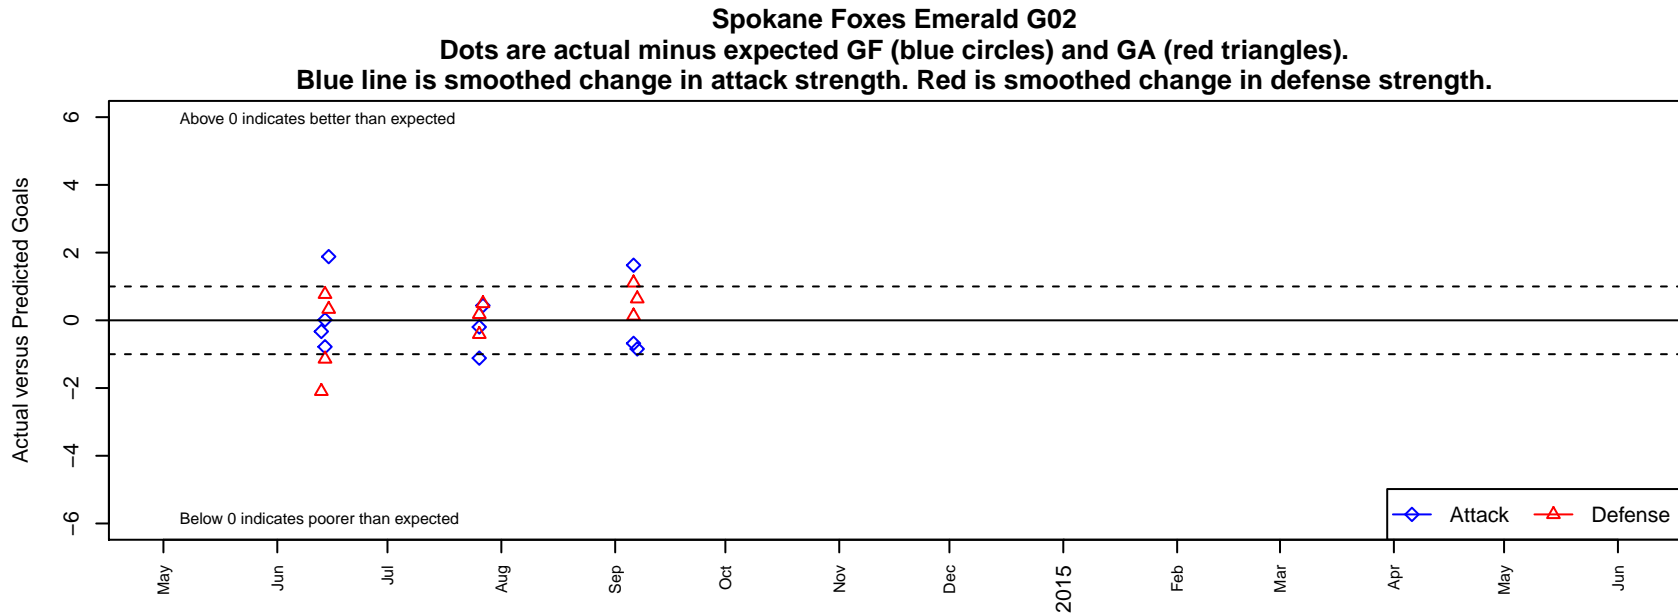

**attack and defense variance (black dot)
relative to other teams
and top 10 in region**

**attack and defense rating
relative to others at age
and all opponents in last 13 months**

**attack and defense rating
relative to others at age
and all opponents in last 13 months**

Spokane Foxes Emerald G02

Spokane Foxes FC
Spokane, WA
G02 total strength=526
attack=0.41 defense=0.37
notes= Meeks 2013

alt names used:
Spokane Foxes 02 Emerald
Spokane Foxes – Emerald
SPOKANE FOXES FC 02 EMERALD (WA)

Venues played:
2014 Olivia Chaffin GU12
2014 River City Cup U-12 Silver U12
2014 Pend Oreille Cup GU12 11v11