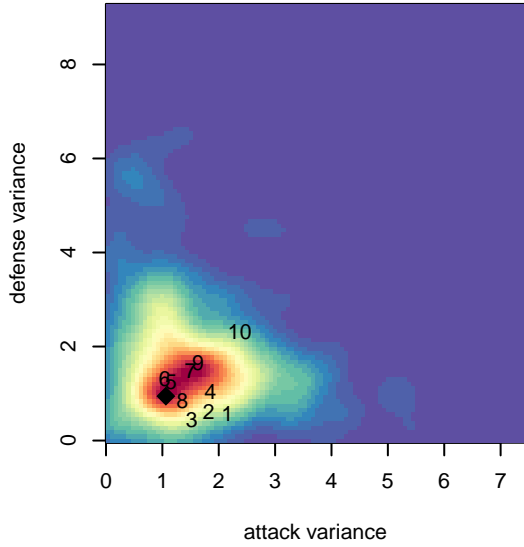

# Spokane Foxes Emerald G02

Spokane Foxes FC  
 Spokane, WA  
 G02 total strength=526  
 attack=0.41 defense=0.37  
 notes= Meeks 2013

alt names used:  
 Spokane Foxes 02 Emerald  
 Spokane Foxes – Emerald  
 SPOKANE FOXES FC 02 EMERALD (WA)

Venues played:  
 2014 Olivia Chaffin GU12  
 2014 River City Cup U-12 Silver U12  
 2014 Pend Oreille Cup GU12 11v11

**attack and defense variance (black dot)  
relative to other teams  
and top 10 in region**

**Performance relative to 13 month average**

Distribution of opponents  
 Red = Lose zone, Blue = Win zone, Green = Even  
 Black line separates win/lose zones

lot. A=Neither has attack advantage, B=Opponent has both attack and defense advantage, C=Opponent has both attack and defense disadvantage, D=Both have