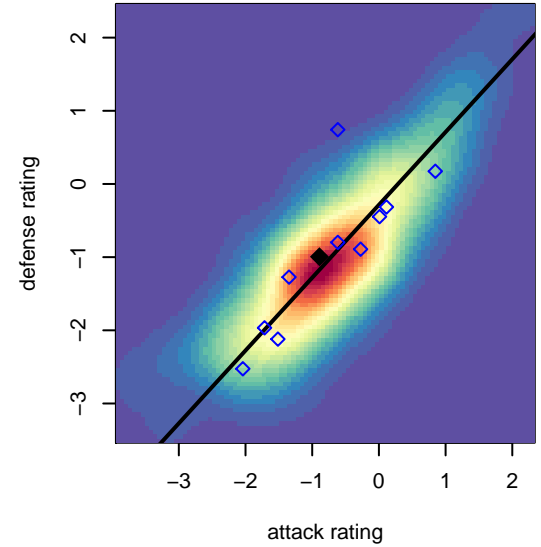

# Spokane Foxes Emerald G02

Spokane Foxes FC  
 Spokane, WA  
 G02 total strength=526  
 attack=0.41 defense=0.37  
 notes= Meeks 2013

alt names used:  
 Spokane Foxes 02 Emerald  
 Spokane Foxes – Emerald  
 SPOKANE FOXES FC 02 EMERALD (WA)

Venues played:  
 2014 Olivia Chaffin GU12  
 2014 River City Cup U-12 Silver U12  
 2014 Pend Oreille Cup GU12 11v11

**attack and defense variance (black dot)  
relative to other teams  
and top 10 in region**

**attack and defense rating  
relative to others at age  
and all opponents in last 13 months**

**attack and defense rating  
relative to others at age  
and all opponents in last 13 months**

**Performance relative to 13 month average**

**Performance relative to 13 month average**

Distribution of opponents  
 Red = Lose zone, Blue = Win zone, Green = Even  
 Black line separates win/lose zones

lot. A=Neither has attack advantage, B=Opponent has both attack and defense advantage, C=Opponent has both attack and defense disadvantage, D=Both have